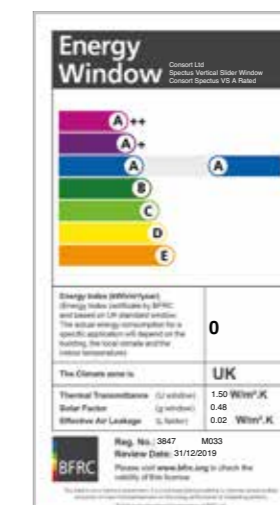

Vertical slider