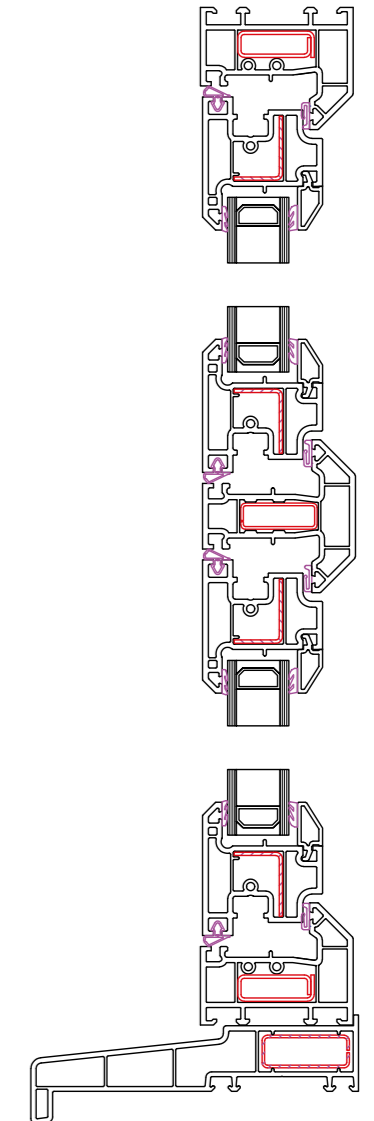

Fully welded flush sash casements

A contemporary take on a traditional window

For a more modern look, choose fully welded flush sash windows for joints diagonal in appearance. Mitre joints are a distinctive characteristic of uPVC allowing clean-cut lines and excellent performance.

With clean-cut lines, simplistic design and a flush fitting, flush sash windows are ideal for contemporary homes with minimalistic styling and décor.

A beautiful range of modern smooth colour options have been developed with new homes in mind to mirror the sharp aesthetics of aluminium with all the benefits of uPVC.