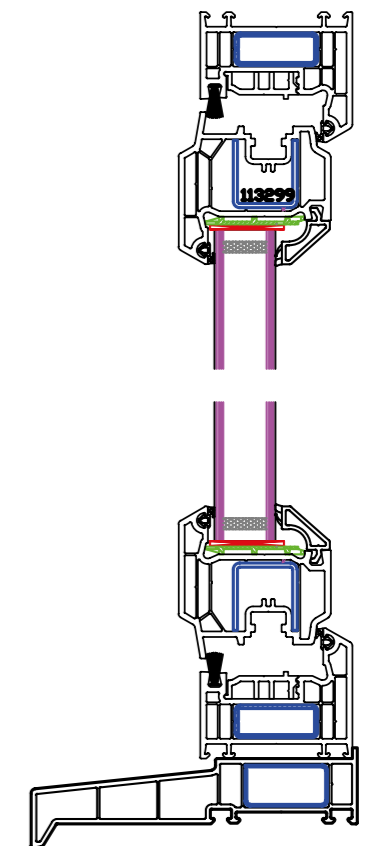

*Subject to specification.

Fully reversible windows

Fully Sculptured Profile

- » Sash rotates 360°
- » Easy cleaning of all surfaces from the inside
- » Two restricted opening positions for ventilation
- » Smooth, easy operation
- » Multipoint locking system
- » Low-maintenance and long life
- » Energy-efficient
- » Available in a wide range of colour and finish options, inside and out if required