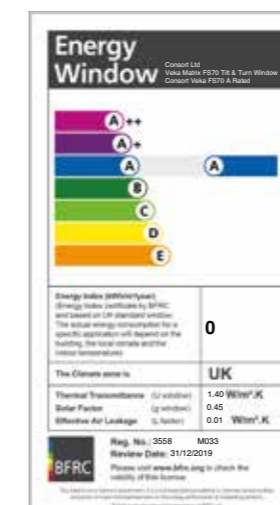

Tilt & turn