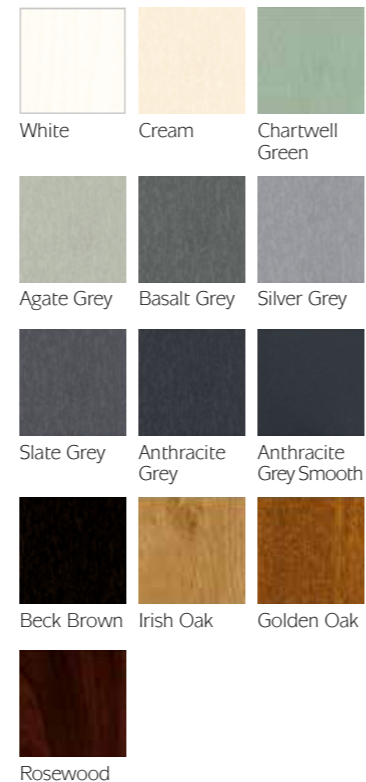

Colour options

Introduce a whole new dimension

A whole new dimension has now been added to the already sleek and truly elegant appearance of the Consort range of windows... COLOUR! So why not add something a little different and bring colour back to your home.

- » Externally – a slightly textured, coloured foil giving the effect of painted wood
- » Internally – clean white profile
- » Available in a vast array of colours and woodgrains
- » Also available in all white, oak and rosewood effect, which can be specified both internally and externally

Virtually fade-free, with a 10-year adhesion guarantee, this highly durable finish will not crack, flake or peel as it retains sufficient flexibility to move with the material to which it is applied.

Thoroughly tested throughout Europe for over 10 years, this advanced, UV-stable colour system has proven resistance to all weather conditions, including salt water.

Colours shown are VEKA Matrix Fully Sculptured – ex-stock colour availability.

Standard colours