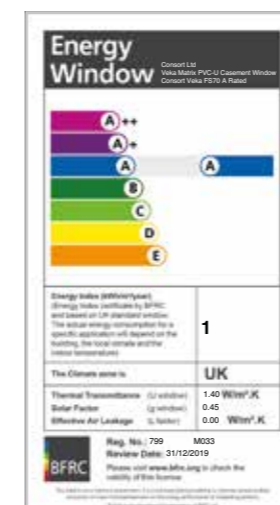

BFRC energy index certificates

Casement