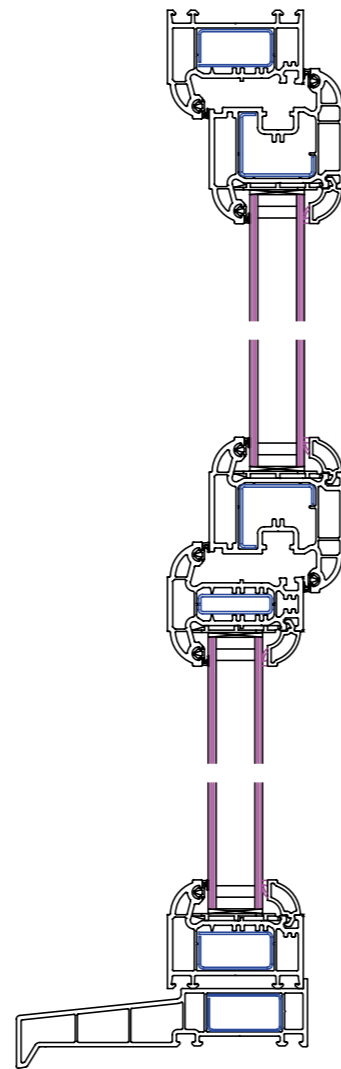

Tilt & turn windows

Fully Sculptured Profile

- » An ideal window for many different types of installation from high-rise blocks to domestic houses
- » Features include the ability to clean the outside glass from indoors and the ventilation benefits while in the tilt position
- » Face fix or concealed gearing available
- » Alternative sizes of outer frame and transom/mullion available
- » 70mm front-to-back multi-chambered profiles
- » The ideal option for a well-ventilated but secure window
- » Available in a vast array of coloured foils and woodgrains as well as all white

*Subject to specification.

Fully reversible windows

Fully Sculptured Profile

- » Sash rotates 360°
- » Easy cleaning of all surfaces from the inside
- » Two restricted opening positions for ventilation
- » Smooth, easy operation
- » Multipoint locking system
- » Low-maintenance and long life
- » Energy-efficient
- » Available in a wide range of colour and finish options, inside and out if required