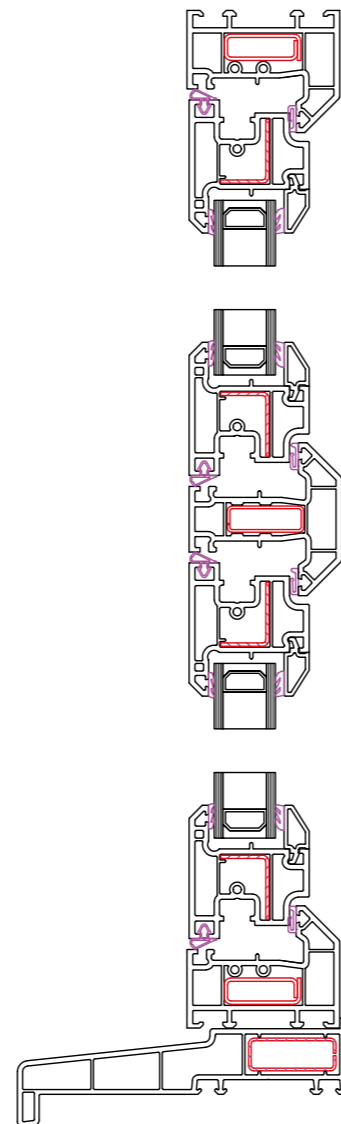

Mechanical flush sash casements

A modern twist on a traditional window

The slim sightlines of the Consort Flush Sash casement window incorporate all the benefits of modern windows with the looks of a traditional timber window, making this an ideal alternative or replacement to tired looking timber windows, first generation PVCu or standard casement PVCu windows.

The traditional external mechanical joints eliminate the tell-tale sign of a PVCu window as there are no diagonal grooved welds.

The Consort Flush Sash is an ideal replacement for period properties, also bringing an excellent clean look to modern contemporary homes especially in trend-setting solid colours, making them perfect for any home.