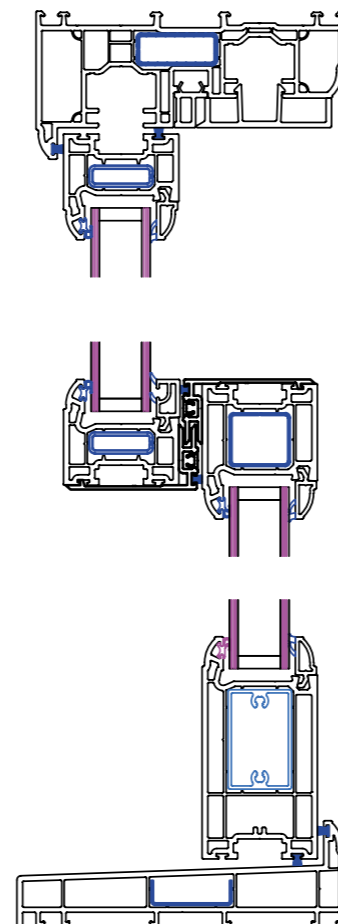

Vertical slider windows

Fully Sculptured Profile

- » The sculptured outer frame and sash will not only give you the traditional look of timber but also the performance benefits of PVCu
- » The interlock between the top and bottom sash will increase the weather and security performance
- » Flush fitting outer frame means no need to trim or plaster
- » Balanced, slim sightlines and a square travel stop cover will maximise the light whilst also giving you that elegant finish
- » Choice of hardware colour
- » Decorative horns – if requested
- » Low-maintenance
- » Easy cleaning
- » Secured by Design – POLICE PREFERRED SPECIFICATION*
- » Available in a vast array of coloured foils and woodgrains as well as all white

*Subject to specification.