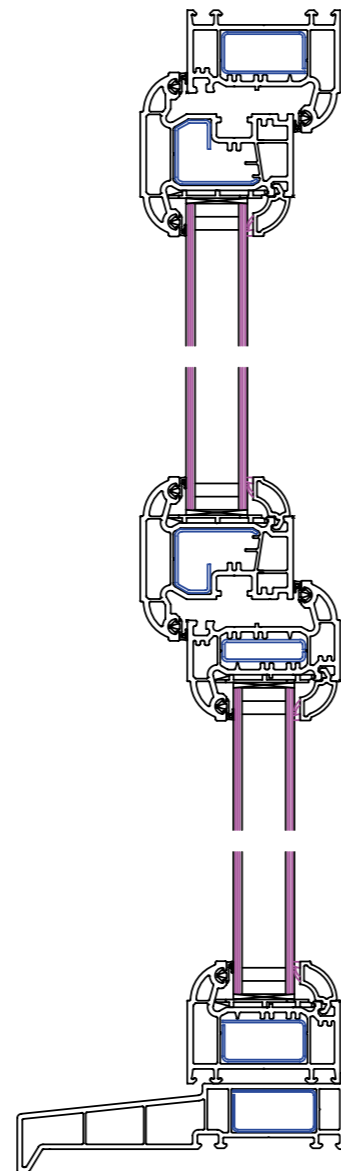

*Subject to specification.

Contents

Internally beaded casements	06 – 07
Sash horn casements	08 – 09
Mechanical flush sash casements	10 – 11
Fully welded flush sash casements	12 – 13
Tilt & turn windows	14 – 15
Vertical slider windows	16 – 17
Fully reversible windows	18 – 19
Fire escape windows	20 – 21
Colour options	22
Multilock system	23
Hardware range	24 – 25
Accreditations	26
Secured by Design	27

Internally beaded casements

Fully Sculptured Profile

- » Alternative outer frame sizes and transom/mullion available
- » An ideal window for all applications available in a full range of styles and sizes
- » 70mm front-to-back multi-chambered profiles
- » Available in a vast array of coloured foils and woodgrains as well as all white

Sash horn casements

Fully Sculptured Profile

- » Run through sash horns offer a traditional timber look mock horn with the benefit of PVCu security and thermal values
- » Alternative outer frame sizes and transom/mullion available
- » An ideal window for all applications available in a full range of styles and sizes
- » 70mm front-to-back multi-chambered profiles
- » Available in a vast array of coloured foils and woodgrains as well as all white