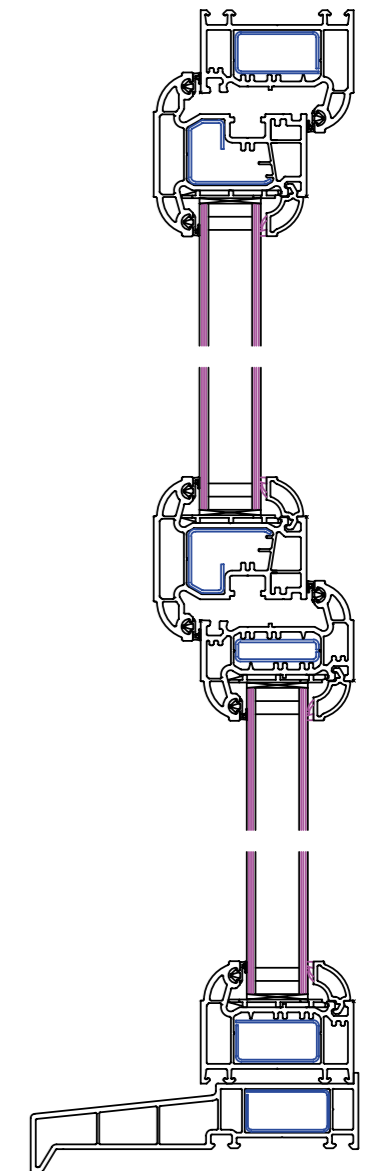

Fire escape windows

Fully Sculptured Profile

- » Two windows with two handles
- » Slimline profile
- » 70mm front-to-back multi-chambered profiles
- » Locking mechanism –
  Master: Multilock locking
  Slave: top and bottom shoot bolts
- » Sliding hinge mechanism for easy cleaning to both windows
- » Full range of sizes available
- » Available in a vast array of coloured foils and woodgrains as well as all white