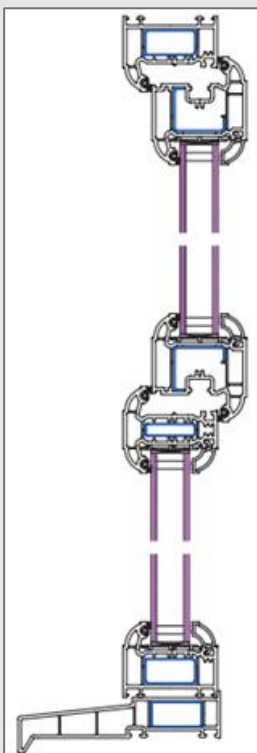

Tilt & Turn Windows

Fully Sculptured...Elegant, Robust, Secure

Ideal for everything from domestic houses to high-rise blocks, the Consort Fully Sculptured Tilt Before Turn window combines style and function. The attractive VEKA FS profile opens inwards to allow fire escape, easy cleaning of windows and excellent ventilation to a wide opening. Practical and stylish, it has Roto NT locking hardware to meet the highest requirement for security, ease of operation and durability.

Proven Performance.

- ›Egress, easy clean and ventilation
- ›PAS24 Security tested and Secured By Design police preferred product
- ›Heavy weight carrying capacity and larger window size options

›VEKA WindowPlan wind load calculations ensure Consort TBT is appropriate for high rise applications

›Slimline Concealed TBT has VEKA 56mm outerframe, full gasket cover, improved weather performance and tighter seals

›Concealed TBT option has no visible hinges or covers and opens up to 90 degrees

›Facefixed option available with visible covers